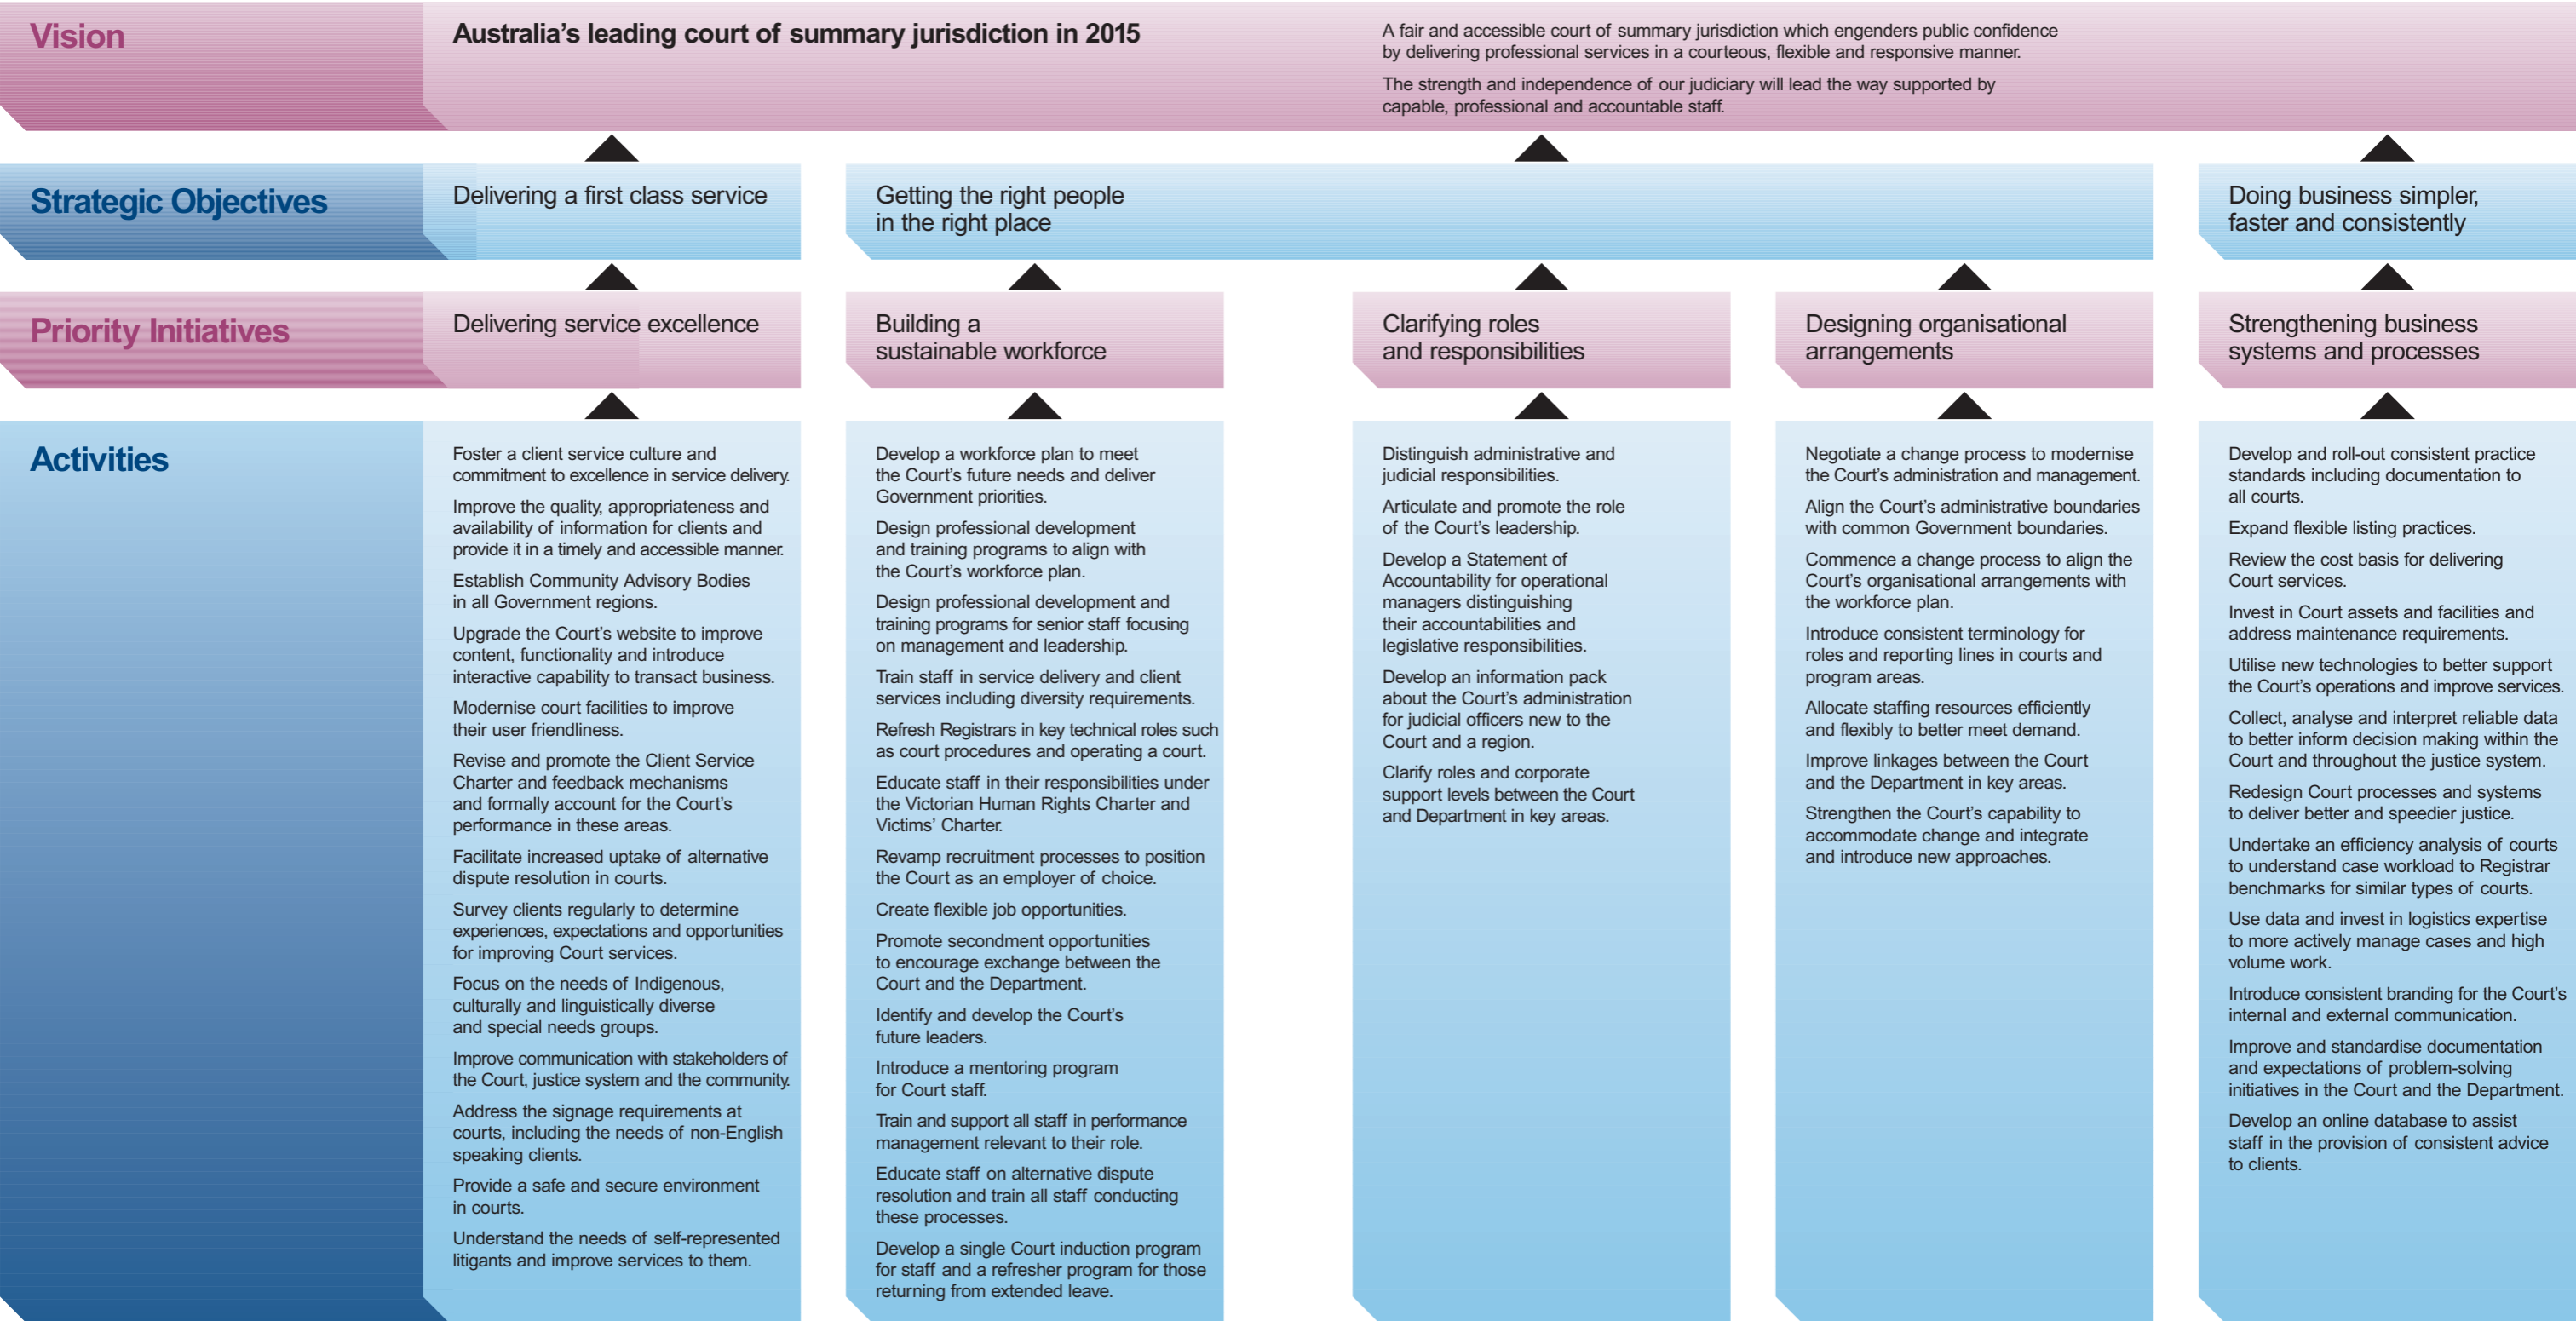

# New Directions for the Magistrates' Court of Victoria 2008–2011

For more information visit [www.magistratescourt.vic.gov.au/newdirections](http://www.magistratescourt.vic.gov.au/newdirections)  
 email [newdirections@magistratescourt.vic.gov.au](mailto:newdirections@magistratescourt.vic.gov.au) or call (03) 9603 9128